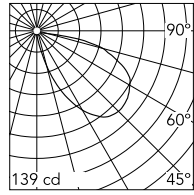

Mile Path 2

Flos

No. F015M30A006

LED - Power LED - 7.6W - 179lm - 3000K - CRI> 80

Designed by Antonio Citterio

Grey

Technical

Mounting	Wall
Flux	179lm
IP Rating	IP66

Photometric

Colour Temp	3000K
Dimming	Non Dimmable
CRI	80

Physical

Net Weight (kg)	0.8
-----------------	-----

Electrical

Power	7.6
Voltage	220-240
Driver	Integrated
Insulation class	I

Luminous flux luminaire
179 lm

Beam Angle: 57°

h(m)	E(lx)	D(m)
1	71	4.45
2	18	8.89
3	8	13.34
4	4	17.78
5	3	22.23