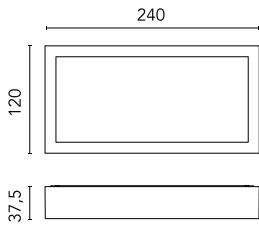

Mile Path 2

Flos

No. F015M30A006

LED - Power LED - 7.6W - 179lm - 3000K - CRI> 80

Designed by Antonio Citterio

Grey

Technical

Mounting	Wall
Flux	179lm
IP Rating	IP66

Photometric

Colour Temp	3000K
Dimming	Non Dimmable
CRI	80

Physical

Net Weight (kg)	0.8
-----------------	-----

Electrical

Power	7.6
Voltage	220-240
Driver	Integrated
Insulation class	I

Luminous flux luminaire
179 lm

Beam Angle: 57°

h(m)	E(lx)	D(m)
1	71	4.45
2	18	8.89
3	8	13.34
4	4	17.78
5	3	22.23