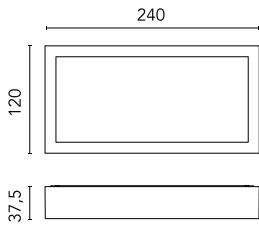

Mile Path 2

Flos

No. F015M30A012

LED - Power LED - 7.6W - 179lm - 3000K - CRI> 80

Designed by Antonio Citterio

Forest Green

Technical

Mounting	Wall
Flux	179lm
IP Rating	IP66

Photometric

Colour Temp	3000K
Dimming	Non Dimmable
CRI	80

Physical

Net Weight (kg)	0.8
-----------------	-----

Electrical

Power	7.6
Voltage	220-240
Driver	Integrated
Insulation class	I

Luminous flux luminaire
179 lm

Beam Angle: 57°

h(m)	E(lx)	D(m)
1	71	4.45
2	18	8.89
3	8	13.34
4	4	17.78
5	3	22.23