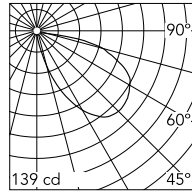

Mile Path 2

Flos

No. F015M30A012

LED - Power LED - 7.6W - 179lm - 3000K - CRI> 80

Designed by Antonio Citterio

Forest Green

Technical

Mounting	Wall
Flux	179lm
IP Rating	IP66

Photometric

Colour Temp	3000K
Dimming	Non Dimmable
CRI	80

Physical

Net Weight (kg)	0.8
-----------------	-----

Electrical

Power	7.6
Voltage	220-240
Driver	Integrated
Insulation class	I

Luminous flux luminaire
179 lm

Beam Angle: 57°

h(m)	E(lx)	D(m)
1	71	4.45
2	18	8.89
3	8	13.34
4	4	17.78
5	3	22.23