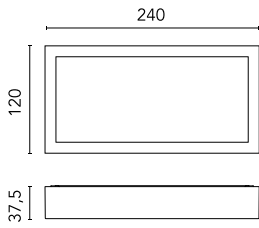

Mile Path 2

Flos

No. F015M30A033

LED - Power LED - 7.6W - 179lm - 3000K - CRI> 80

Designed by Antonio Citterio

Anthracite

Technical

Mounting	Wall
Flux	179lm
IP Rating	IP66

Photometric

Colour Temp	3000K
Dimming	Non Dimmable
CRI	80

Physical

Net Weight (kg)	0.8
-----------------	-----

Electrical

Power	7.6
Voltage	220-240
Driver	Integrated
Insulation class	I

Luminous flux luminaire
179 lm