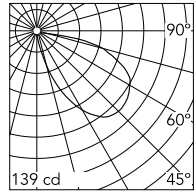

Mile Path 2

Flos

No. F015M30A033

LED - Power LED - 7.6W - 179lm - 3000K - CRI> 80

Designed by Antonio Citterio

Anthracite

Technical

Mounting	Wall
Flux	179lm
IP Rating	IP66

Photometric

Colour Temp	3000K
Dimming	Non Dimmable
CRI	80

Physical

Net Weight (kg)	0.8
-----------------	-----

Electrical

Power	7.6
Voltage	220-240
Driver	Integrated
Insulation class	I

Luminous flux luminaire
179 lm

Beam Angle: 57°

h(m)	E(k)	D(m)
1	71	4.45
2	18	8.89
3	8	13.34
4	4	17.78
5	3	22.23