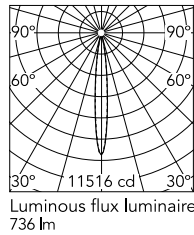

Beam Angle: 12°

h(m)	E(lx)	D(m)
1	11516	0.20
2	2879	0.41
3	1280	0.61
4	720	0.82
5	461	1.02