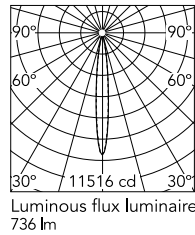

Beam Angle:	12°	
h(m)	E(lx)	D(m)
1	11516	0.20
2	2879	0.41
3	1280	0.61
4	720	0.82
5	461	1.02