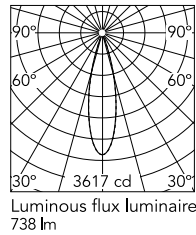

Beam Angle: 25°

h(m)	E(lx)	D(m)
1	3617	0.45
2	904	0.90
3	402	1.36
4	226	1.81
5	145	2.26