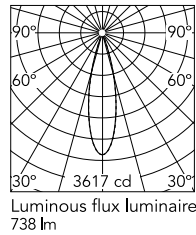

Mile Recessed 1

Flos

No. F030B22A006

LED - Power LED - 11W - 738lm - 2700K - CRI> 80 - Beam° 26

Designed by Antonio Citterio

Grey

Technical

Mounting	Ceiling
Flux	738lm
IP Rating	IP66

Photometric

Colour Temp	2700K
Dimming	Non Dimmable
Beam Angle	26
CRI	80

Physical

Net Weight (kg)	1
-----------------	---

Electrical

Power	11
Voltage	220-240
Driver	Integrated
Insulation class	I

Beam Angle: 25°

h(m)	E(lx)	D(m)
1	3617	0.45
2	904	0.90
3	402	1.36
4	226	1.81
5	145	2.26