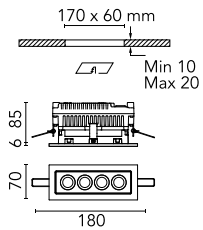

Mile Recessed 1

Flos

No. F030B22A006

LED - Power LED - 11W - 738lm - 2700K - CRI> 80 - Beam° 26

Designed by Antonio Citterio

Grey

Technical

Mounting	Ceiling
Flux	738lm
IP Rating	IP66

Photometric

Colour Temp	2700K
Dimming	Non Dimmable
Beam Angle	26
CRI	80

Physical

Net Weight (kg)	1
-----------------	---

Electrical

Power	11
Voltage	220-240
Driver	Integrated
Insulation class	I

Beam Angle: 25°

h(m)	E(lx)	D(m)
1	3617	0.45
2	904	0.90
3	402	1.36
4	226	1.81
5	145	2.26