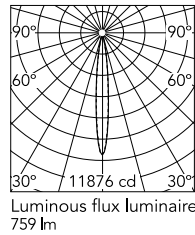

Beam Angle: 12°

h(m)	E(lx)	D(m)
1	11876	0.20
2	2969	0.41
3	1320	0.61
4	742	0.82
5	475	1.02