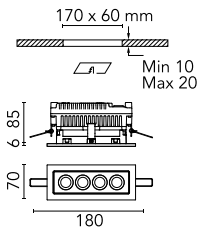

Beam Angle:	12°	
h(m)	E(lx)	D(m)
1	11876	0.20
2	2969	0.41
3	1320	0.61
4	742	0.82
5	475	1.02