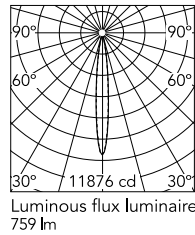

Beam Angle:	12°	
h(m)	E(lx)	D(m)
1	11876	0.20
2	2969	0.41
3	1320	0.61
4	742	0.82
5	475	1.02