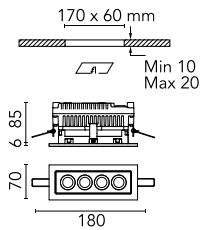

Mile Recessed 1

Flos

No. F030B31A033

LED - Power LED - 11W - 759lm - 3000K - CRI> 80 - Beam° 12

Designed by Antonio Citterio

Anthracite

Technical

Mounting	Ceiling
Flux	759lm
IP Rating	IP66

Photometric

Colour Temp	3000K
Dimming	Non Dimmable
Beam Angle	12
CRI	80

Physical

Net Weight (kg)	1
-----------------	---

Electrical

Power	11
Voltage	220-240
Driver	Integrated
Insulation class	I

Beam Angle: 12°

h(m)	E(lx)	D(m)
1	11876	0.20
2	2969	0.41
3	1320	0.61
4	742	0.82
5	475	1.02