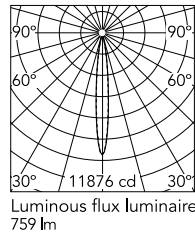

Mile Recessed 1

Flos

No. F030B31A033

LED - Power LED - 11W - 759lm - 3000K - CRI> 80 - Beam° 12

Designed by Antonio Citterio

Anthracite

Technical

Mounting	Ceiling
Flux	759lm
IP Rating	IP66

Photometric

Colour Temp	3000K
Dimming	Non Dimmable
Beam Angle	12
CRI	80

Physical

Net Weight (kg)	1
-----------------	---

Electrical

Power	11
Voltage	220-240
Driver	Integrated
Insulation class	I

Beam Angle: 12°

h(m)	E(lx)	D(m)
1	11876	0.20
2	2969	0.41
3	1320	0.61
4	742	0.82
5	475	1.02