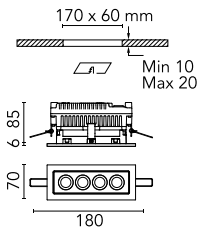

Mile Recessed 1

Flos

No. F030B32A000

LED - Power LED - 11W - 761lm - 3000K - CRI> 80 - Beam° 26

Designed by Antonio Citterio

Primer

Technical

Mounting	Ceiling
Flux	761lm
IP Rating	IP66

Photometric

Colour Temp	3000K
Dimming	Non Dimmable
Beam Angle	26
CRI	80

Physical

Net Weight (kg)	1
-----------------	---

Electrical

Power	11
Voltage	220-240
Driver	Integrated
Insulation class	I

Beam Angle: 25°

h(m)	E(lx)	D(m)
1	3730	0.45
2	932	0.90
3	414	1.36
4	233	1.81
5	149	2.26