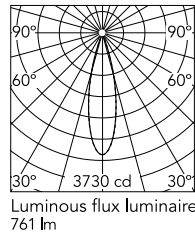

Mile Recessed 1

Flos

No. F030B32A000

LED - Power LED - 11W - 761lm - 3000K - CRI> 80 - Beam° 26

Designed by Antonio Citterio

Primer

Technical

Mounting	Ceiling
Flux	761lm
IP Rating	IP66

Photometric

Colour Temp	3000K
Dimming	Non Dimmable
Beam Angle	26
CRI	80

Physical

Net Weight (kg)	1
-----------------	---

Electrical

Power	11
Voltage	220-240
Driver	Integrated
Insulation class	I

Beam Angle: 25°

h(m)	E(lx)	D(m)
1	3730	0.45
2	932	0.90
3	414	1.36
4	233	1.81
5	149	2.26