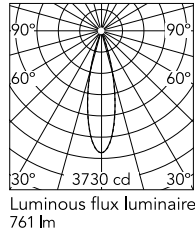

Beam Angle: 25°

h(m)	E(lx)	D(m)
1	3730	0.45
2	932	0.90
3	414	1.36
4	233	1.81
5	149	2.26