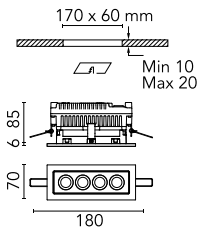

Mile Recessed 1

Flos

No. F030B33A001

LED - Power LED - 11W - 725lm - 3000K - CRI> 80 - Beam° 40

Designed by Antonio Citterio

White

Technical

Mounting	Ceiling
Flux	725lm
IP Rating	IP66

Photometric

Colour Temp	3000K
Dimming	Non Dimmable
Beam Angle	40
CRI	80

Physical

Net Weight (kg)	1
-----------------	---

Electrical

Power	11
Voltage	220-240
Driver	Integrated
Insulation class	I

Beam Angle: 39°

h(m)	E(lx)	D(m)
1	1806	0.71
2	451	1.42
3	201	2.14
4	113	2.85
5	72	3.56