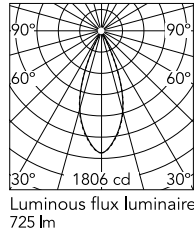

Mile Recessed 1

Flos

No. F030B33A001

LED - Power LED - 11W - 725lm - 3000K - CRI> 80 - Beam° 40

Designed by Antonio Citterio

White

Technical

Mounting	Ceiling
Flux	725lm
IP Rating	IP66

Photometric

Colour Temp	3000K
Dimming	Non Dimmable
Beam Angle	40
CRI	80

Physical

Net Weight (kg)	1
-----------------	---

Electrical

Power	11
Voltage	220-240
Driver	Integrated
Insulation class	I

Beam Angle: 39°

h(m)	E(lx)	D(m)
1	1806	0.71
2	451	1.42
3	201	2.14
4	113	2.85
5	72	3.56