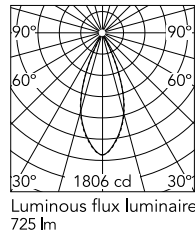

Beam Angle: 39°

h(m)	E(lx)	D(m)
1	1806	0.71
2	451	1.42
3	201	2.14
4	113	2.85
5	72	3.56