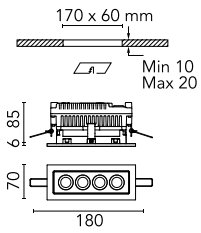

Mile Recessed 1

Flos

No. F030B41A006

LED - Power LED - 11W - 791lm - 4000K - CRI> 80 - Beam° 12

Designed by Antonio Citterio

Grey

Technical

Mounting	Ceiling
Flux	791lm
IP Rating	IP66

Photometric

Colour Temp	4000K
Dimming	Non Dimmable
Beam Angle	12
CRI	80

Physical

Net Weight (kg)	1
-----------------	---

Electrical

Power	11
Voltage	220-240
Driver	Integrated
Insulation class	I

Beam Angle: 12°

h(m)	E(lx)	D(m)
1	12377	0.20
2	3094	0.41
3	1375	0.61
4	774	0.82
5	495	1.02