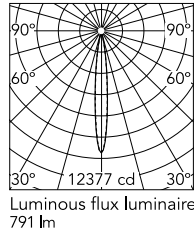

Mile Recessed 1

Flos

No. F030B41A006

LED - Power LED - 11W - 791lm - 4000K - CRI> 80 - Beam° 12

Designed by Antonio Citterio

Grey

Technical

Mounting	Ceiling
Flux	791lm
IP Rating	IP66

Photometric

Colour Temp	4000K
Dimming	Non Dimmable
Beam Angle	12
CRI	80

Physical

Net Weight (kg)	1
-----------------	---

Electrical

Power	11
Voltage	220-240
Driver	Integrated
Insulation class	I

Beam Angle: 12°

h(m)	E(lx)	D(m)
1	12377	0.20
2	3094	0.41
3	1375	0.61
4	774	0.82
5	495	1.02