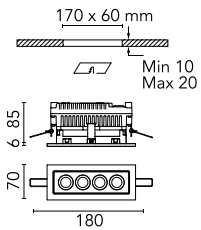

Mile Recessed 1

Flos

No. F030B42A000

LED - Power LED - 11W - 793lm - 4000K - CRI > 80 - Beam° 26

Designed by Antonio Citterio

Primer

Technical

Mounting	Ceiling
Flux	793lm
IP Rating	IP66

Photometric

Colour Temp	4000K
Dimming	Non Dimmable
Beam Angle	26
CRI	80

Physical

Net Weight (kg)	1
-----------------	---

Electrical

Power	11
Voltage	220-240
Driver	Integrated
Insulation class	I

Beam Angle: 25°

h(m)	E(lx)	D(m)
1	3886	0.45
2	972	0.90
3	432	1.36
4	243	1.81
5	155	2.26