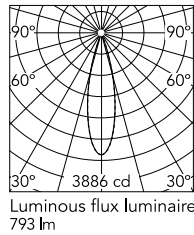

Mile Recessed 1

Flos

No. F030B42A000

LED - Power LED - 11W - 793lm - 4000K - CRI > 80 - Beam° 26

Designed by Antonio Citterio

Primer

Technical

Mounting	Ceiling
Flux	793lm
IP Rating	IP66

Photometric

Colour Temp	4000K
Dimming	Non Dimmable
Beam Angle	26
CRI	80

Physical

Net Weight (kg)	1
-----------------	---

Electrical

Power	11
Voltage	220-240
Driver	Integrated
Insulation class	I

Beam Angle: 25°

h(m)	E(lx)	D(m)
1	3886	0.45
2	972	0.90
3	432	1.36
4	243	1.81
5	155	2.26