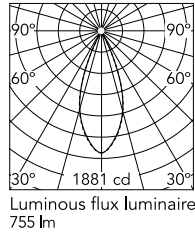

Mile Recessed 1

Flos

No. F030B43A001

LED - Power LED - 11W - 755lm - 4000K - CRI > 80 - Beam° 40

Designed by Antonio Citterio

White

Technical

Mounting	Ceiling
Flux	755lm
IP Rating	IP66

Photometric

Colour Temp	4000K
Dimming	Non Dimmable
Beam Angle	40
CRI	80

Physical

Net Weight (kg)	1
-----------------	---

Electrical

Power	11
Voltage	220-240
Driver	Integrated
Insulation class	I

Beam Angle: 39°

h(m)	E(lx)	D(m)
1	1881	0.71
2	470	1.42
3	209	2.14
4	118	2.85
5	75	3.56