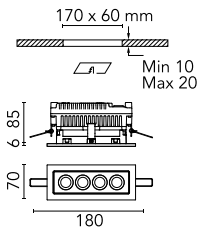

Mile Recessed 1

Flos

No. F030B43A001

LED - Power LED - 11W - 755lm - 4000K - CRI > 80 - Beam° 40

Designed by Antonio Citterio

White

Technical

Mounting	Ceiling
Flux	755lm
IP Rating	IP66

Photometric

Colour Temp	4000K
Dimming	Non Dimmable
Beam Angle	40
CRI	80

Physical

Net Weight (kg)	1
-----------------	---

Electrical

Power	11
Voltage	220-240
Driver	Integrated
Insulation class	I

Beam Angle: 39°

h(m)	E(lx)	D(m)
1	1881	0.71
2	470	1.42
3	209	2.14
4	118	2.85
5	75	3.56