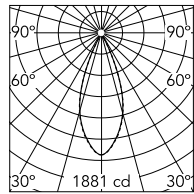

Luminous flux luminaire
755 lm

Beam Angle: 39°

h(m)	E(lx)	D(m)
1	1881	0.71
2	470	1.42
3	209	2.14
4	118	2.85
5	75	3.56