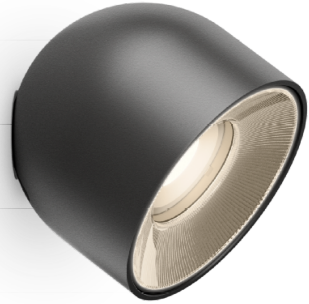

Plusminus solo 6332 in Black - Accent Wide

Plusminus Solo features a collection of versatile hemispheres, providing total freedom to create dynamic and restorative ambiances. The combination of various typologies allows for the creation of complementary effects, from diffuse and general lighting to accent lighting.

Brand

Vibia

Designer

Vibia

Type

Ceiling, Wall

Electrical Characteristics

IP 20
On/Off / PUSH 1-10V /
CASAMBI / DALI / PUSH

Material

Body: Aluminum Diffuser:
PC- Polycarbonate

Photometric Data

>90

Downloads

- [▶ CAD](#)
- [▶ Instructions](#)

Dimension

Ø10 x 9cm

Light Temperature

2700K 3000K 3500K

Colour/Finish

Black