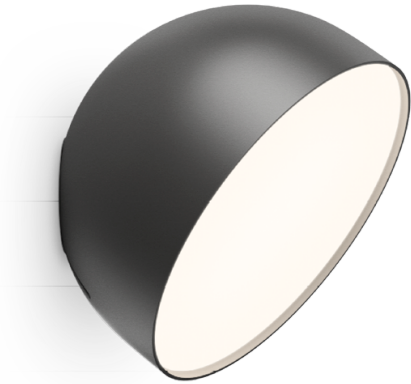

Plusminus solo 6335 in Black - Flat Diffuser

Plusminus Solo features a collection of versatile hemispheres, providing total freedom to create dynamic and restorative ambiances. The combination of various typologies allows for the creation of complementary effects, from diffuse and general lighting to accent lighting.

Downloads

- [▶ CAD](#)
- [▶ Instructions](#)

Brand

Vibia

Designer

Vibia

Type

Ceiling, Wall

Electrical Characteristics

IP 20
On/Off / PUSH 1-10V /
CASAMBI / DALI / PUSH

Material

Body: Aluminum Diffuser:
PC- Polycarbonate

Photometric Data

>90

Dimension

Ø20 x 12cm

Light Temperature

2700K 3000K 3500K

Colour/Finish

Black