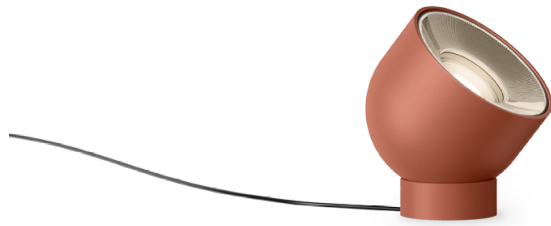

Plusminus solo 6361 in Terra Red - Accent Medium

Plusminus Solo features a collection of versatile hemispheres, providing total freedom to create dynamic and restorative ambiances. The combination of various typologies allows for the creation of complementary effects, from diffuse and general lighting to accent lighting.

Electrical Characteristics

IP 20
On/Off / PUSH 1-10V /
CASAMBI / DALI / PUSH

Material

Body: Aluminum Diffuser:
PC- Polycarbonate

Photometric Data

>90

Dimension

Ø10 x 10cm

Light Temperature

2700K 3000K 3500K

Colour/Finish

Terra Red