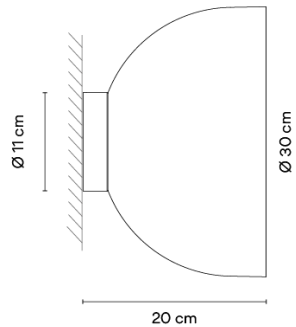

Plusminus solo 6361 in Terra Red - Accent Medium

Plusminus Solo features a collection of versatile hemispheres, providing total freedom to create dynamic and restorative ambiances. The combination of various typologies allows for the creation of complementary effects, from diffuse and general lighting to accent lighting.

Downloads

- [▷ Instructions](#)
- [▷ Photometry](#)

Brand

Vibia

Designer

Vibia

Type

Table

Electrical Characteristics

IP 20
On/Off / PUSH 1-10V /
CASAMBI / DALI / PUSH

Material

Body: Aluminum Diffuser:
PC- Polycarbonate

Photometric Data

>90

Dimension

Ø10 x 10cm

Light Temperature

2700K 3000K 3500K

Colour/Finish

Terra Red