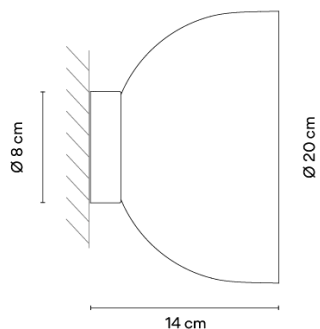

Downloads

- [▶ Instructions](#)
- [▶ Photometry](#)

Brand

Vibia

Type

Table

Material

Body: Aluminum Diffuser:
PC- Polycarbonate Base:
Zinc Alloy

Dimension

Ø20 x 14cm

Light Temperature

2700K 3000K 3500K

Designer

Vibia

Electrical Characteristics

IP 20
On/Off / PUSH 1-10V /
CASAMBI / DALI / PUSH

Photometric Data

>90

Colour/Finish

Blue M2