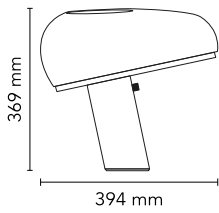

Luminous flux luminaire
2400 lm