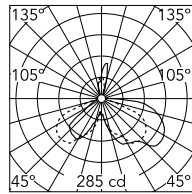

Luminous flux luminaire
2400 lm