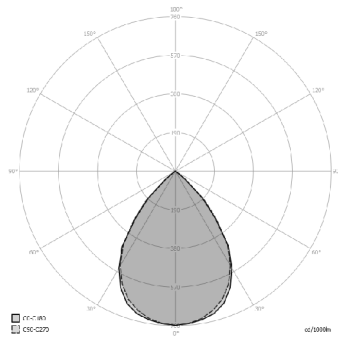

Spider

Lodes

No. 16010 4530

Spider is an extremely versatile light which combines elegance and functionality. The round shape with a diameter of 12 cm is made of steel and available in seven finishes, including the new warm terra tone. A thin chrome-plated aluminium ring frames the glass convex lens which blends seamlessly into the rest of the surface. Compact and highly functional, Spider allows to direct its light simply by turning the diffuser 360° or by tilting it downwards up to 90°. Spider is suspended on a thin power cord and houses a 10W LED which can be chosen with warmer (2700K) or cooler (3000K) light colour temperature. The glass convex lens diffuses direct light with no glare. The colour rendering index (CRI) of 90 mirrors the true colour of objects without distorting them.

Matte Champagne

Technical

Mounting	Pendants
Flux	7 W / 1300 lm
IP Rating	IP20

Photometric

Colour Temp	3000K
Dimming	Dim Triac
CRI	CRI 90
Source	LED

Physical

Gross Weight	0.80 kg
--------------	---------

Electrical