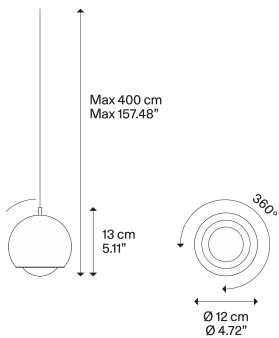

Spider

Lodes

No. 16010 4530

Spider is an extremely versatile light which combines elegance and functionality. The round shape with a diameter of 12 cm is made of steel and available in seven finishes, including the new warm terra tone. A thin chrome-plated aluminium ring frames the glass convex lens which blends seamlessly into the rest of the surface. Compact and highly functional, Spider allows to direct its light simply by turning the diffuser 360° or by tilting it downwards up to 90°. Spider is suspended on a thin power cord and houses a 10W LED which can be chosen with warmer (2700K) or cooler (3000K) light colour temperature. The glass convex lens diffuses direct light with no glare. The colour rendering index (CRI) of 90 mirrors the true colour of objects without distorting them.

Matte Champagne

Technical

Mounting	Pendants
Flux	7 W / 1300 lm
IP Rating	IP20

Photometric

Colour Temp	3000K
Dimming	Dim Triac
CRI	CRI 90
Source	LED

Physical

Gross Weight	0.80 kg
--------------	---------

Electrical

Voltage	350 mA
---------	--------