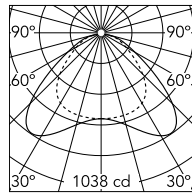

Super Flat Surface 60x60 No Dimmable

Flos

No. 09.6010.02B

Surface mounted general lighting LED luminaire. Power supply included.

Designed by Flos Architectural, 2018

Grey

Technical

Mounting	Pendants
Flux	3627lm
IP Rating	IP20

Photometric

Colour Temp	3000K
Dimming	Non Dimmable
Beam Angle	109
CRI	90

Beam Angle: 109°

h(m)	E(lx)	D(m)
1	1038	2.81
2	259	5.63
3	115	8.44
4	65	11.25
5	42	14.06

Luminous flux luminaire
3627 lm (EXTREME CUT OFF)