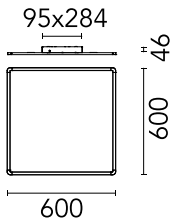

Super Flat Surface 60x60 No Dimmable

Flos

No. 09.6010.02B

Surface mounted general lighting LED luminaire. Power supply included.

Designed by Flos Architectural, 2018

Grey

Technical

Mounting	Pendants
Flux	3627lm
IP Rating	IP20

Photometric

Colour Temp	3000K
Dimming	Non Dimmable
Beam Angle	109
CRI	90

Beam Angle: 109°

h(m)	E(lx)	D(m)
1	1038	2.81
2	259	5.63
3	115	8.44
4	65	11.25
5	42	14.06

Luminous flux luminaire
3627 lm (EXTREME CUT OFF)