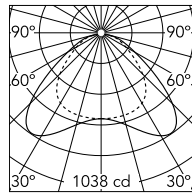

Super Flat Surface 60x60 No Dimmable

Flos

No. 09.6010.14B

Surface mounted general lighting LED luminaire. Power supply included.

Designed by Flos Architectural, 2018

Black

Luminous flux luminaire
3627 lm (EXTREME CUT OFF)

Beam Angle: 109°

h(m)	E(lx)	D(m)
1	1038	2.81
2	259	5.63
3	115	8.44
4	65	11.25
5	42	14.06

Technical

Mounting	Pendants
Flux	3627lm
IP Rating	IP20

Photometric

Colour Temp	3000K
Dimming	Non Dimmable
Beam Angle	109
CRI	90