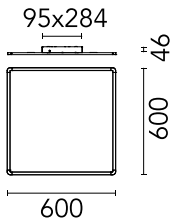

Super Flat Surface 60x60 No Dimmable

Flos

No. 09.6010.14B

Surface mounted general lighting LED luminaire. Power supply included.

Designed by Flos Architectural, 2018

Black

Luminous flux luminaire
3627 lm (EXTREME CUT OFF)

Beam Angle: 109°

h(m)	E(lx)	D(m)
1	1038	2.81
2	259	5.63
3	115	8.44
4	65	11.25
5	42	14.06

Technical

Mounting	Pendants
Flux	3627lm
IP Rating	IP20

Photometric

Colour Temp	3000K
Dimming	Non Dimmable
Beam Angle	109
CRI	90