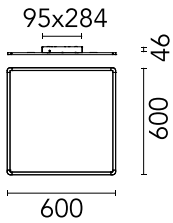

Super Flat Surface 60x60 No Dimmable

Flos

No. 09.6011.30B

Surface mounted general lighting LED luminaire. Power supply included.

Designed by Flos Architectural, 2018

White

Luminous flux luminaire
3775 lm (EXTREME CUT OFF)

Beam Angle: 109°

h(m)	E(lx)	D(m)
1	1080	2.81
2	270	5.63
3	120	8.44
4	68	11.25
5	43	14.06

Technical

Mounting	Pendants
Flux	3775lm
IP Rating	IP20

Photometric

Colour Temp	4000K
Dimming	Non Dimmable
Beam Angle	109
CRI	90