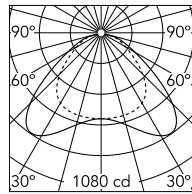

Super Flat Surface 60x60 No Dimmable

Flos

No. 09.6011.30B

Surface mounted general lighting LED luminaire. Power supply included.

Designed by Flos Architectural, 2018

White

Luminous flux luminaire
3775 lm (EXTREME CUT OFF)

Beam Angle: 109°

h(m)	E(lx)	D(m)
1	1080	2.81
2	270	5.63
3	120	8.44
4	68	11.25
5	43	14.06

Technical

Mounting	Pendants
Flux	3775lm
IP Rating	IP20

Photometric

Colour Temp	4000K
Dimming	Non Dimmable
Beam Angle	109
CRI	90