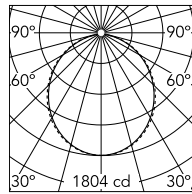

## Super Flat Surface 90x90 No Dimmable

Flos

No. 09.6020.02B

Surface mounted general lighting LED luminaire. Power supply included.

Designed by Flos Architectural, 2018

Grey

### Photometric

Colour Temp	3000K
Dimming	Non Dimmable
Beam Angle	104
CRI	90

Beam Angle: 104°

h(m)	E(lx)	D(m)
1	1804	2.58
2	451	5.15
3	200	7.73
4	113	10.31
5	72	12.88

Luminous flux luminaire  
4802 lm (EXTREME CUT OFF)