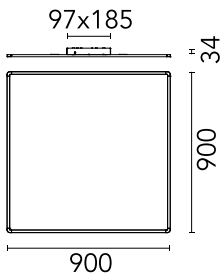

## Super Flat Surface 90x90 No Dimmable

Flos

No. 09.6020.02B

Surface mounted general lighting LED luminaire. Power supply included.

Designed by Flos Architectural, 2018

Grey

### Technical

Mounting	Pendants
Flux	4802lm
IP Rating	IP20

### Photometric

Colour Temp	3000K
Dimming	Non Dimmable
Beam Angle	104
CRI	90

Beam Angle: 104°

h(m)	E(lx)	D(m)
1	1804	2.58
2	451	5.15
3	200	7.73
4	113	10.31
5	72	12.88

Luminous flux luminaire  
4802 lm (EXTREME CUT OFF)

### Physical

Net Weight (kg)	9.90
-----------------	------