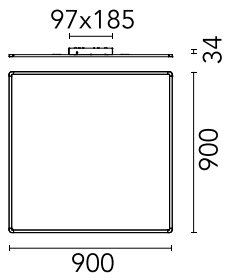

Super Flat Surface 90x90 No Dimmable

Flos

No. 09.6020.14B

Surface mounted general lighting LED luminaire. Power supply included.

Designed by Flos Architectural, 2018

Black

Luminous flux luminaire
4802 lm (EXTREME CUT OFF)

Beam Angle: 104°

h(m)	E(lx)	D(m)
1	1804	2.58
2	451	5.15
3	200	7.73
4	113	10.31
5	72	12.88

Technical

Mounting	Pendants
Flux	4802lm
IP Rating	IP20

Photometric

Colour Temp	3000K
Dimming	Non Dimmable
Beam Angle	104
CRI	90