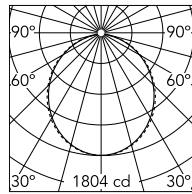

Super Flat Surface 90x90 No Dimmable

Flos

No. 09.6020.14B

Surface mounted general lighting LED luminaire. Power supply included.

Designed by Flos Architectural, 2018

Black

Luminous flux luminaire
4802 lm (EXTREME CUT OFF)

Beam Angle: 104°

h(m)	E(lx)	D(m)
1	1804	2.58
2	451	5.15
3	200	7.73
4	113	10.31
5	72	12.88

Technical

Mounting	Pendants
Flux	4802lm
IP Rating	IP20

Photometric

Colour Temp	3000K
Dimming	Non Dimmable
Beam Angle	104
CRI	90