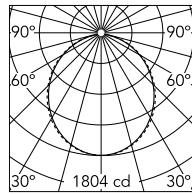

Super Flat Surface 90x90 No Dimmable

Flos

No. 09.6020.30B

Surface mounted general lighting LED luminaire. Power supply included.

Designed by Flos Architectural, 2018

White

Technical

Mounting	Pendants
Flux	4802lm
IP Rating	IP20

Photometric

Colour Temp	3000K
Dimming	Non Dimmable
Beam Angle	104
CRI	90

Beam Angle: 104°

h(m)	E(lx)	D(m)
1	1804	2.58
2	451	5.15
3	200	7.73
4	113	10.31
5	72	12.88

Luminous flux luminaire
4802 lm (EXTREME CUT OFF)