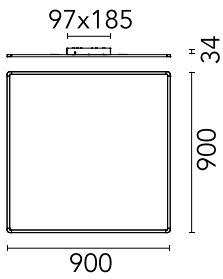

Super Flat Surface 90x90 No Dimmable

Flos

No. 09.6020.30B

Surface mounted general lighting LED luminaire. Power supply included.

Designed by Flos Architectural, 2018

White

Technical

Mounting	Pendants
Flux	4802lm
IP Rating	IP20

Photometric

Colour Temp	3000K
Dimming	Non Dimmable
Beam Angle	104
CRI	90

Beam Angle: 104°

h(m)	E(lx)	D(m)
1	1804	2.58
2	451	5.15
3	200	7.73
4	113	10.31
5	72	12.88

Luminous flux luminaire
4802 lm (EXTREME CUT OFF)