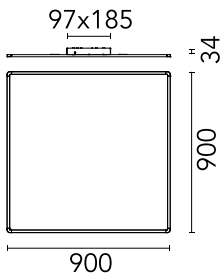

Super Flat Surface 90x90 No Dimmable

Flos

No. 09.6021.30B

Surface mounted general lighting LED luminaire. Power supply included.

Designed by Flos Architectural, 2018

White

Technical

Mounting	Pendants
Flux	4998lm
IP Rating	IP20

Photometric

Colour Temp	4000K
Dimming	Non Dimmable
Beam Angle	104
CRI	90

Luminous flux luminaire
4998 lm (EXTREME CUT OFF)

Beam Angle: 104°

h(m)	E(lx)	D(m)
1	1878	2.58
2	469	5.15
3	209	7.73
4	117	10.31
5	75	12.88