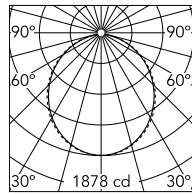

Super Flat Surface 90x90 No Dimmable

Flos

No. 09.6021.30B

Surface mounted general lighting LED luminaire. Power supply included.

Designed by Flos Architectural, 2018

White

Technical

Mounting	Pendants
Flux	4998lm
IP Rating	IP20

Photometric

Colour Temp	4000K
Dimming	Non Dimmable
Beam Angle	104
CRI	90

Luminous flux luminaire
4998 lm (EXTREME CUT OFF)

Beam Angle: 104°

h(m)	E(lx)	D(m)
1	1878	2.58
2	469	5.15
3	209	7.73
4	117	10.31
5	75	12.88