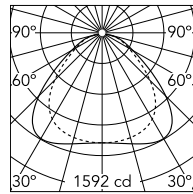

Super Flat Surface 120x30 No Dimmable

Flos

No. 09.6041.30B

Surface mounted general lighting LED luminaire. Power supply included.

Designed by Flos Architectural, 2018

White

Technical

Mounting	Pendants
Flux	4622lm
IP Rating	IP20

Photometric

Colour Temp	4000K
Dimming	Non Dimmable
Beam Angle	105
CRI	90

Beam Angle: 105°

h(m)	E(lx)	D(m)
1	1592	2.62
2	398	5.25
3	177	7.87
4	99	10.49
5	64	13.12

Luminous flux luminaire
4622 lm (EXTREME CUT OFF)