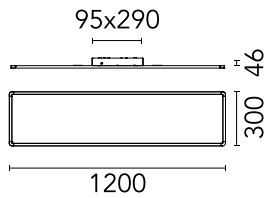

Super Flat Surface 120x30 No Dimmable

Flos

No. 09.6041.30B

Surface mounted general lighting LED luminaire. Power supply included.

Designed by Flos Architectural, 2018

White

Technical

Mounting	Pendants
Flux	4622lm
IP Rating	IP20

Photometric

Colour Temp	4000K
Dimming	Non Dimmable
Beam Angle	105
CRI	90

Beam Angle: 105°

h(m)	E(lx)	D(m)
1	1592	2.62
2	398	5.25
3	177	7.87
4	99	10.49
5	64	13.12

Luminous flux luminaire
4622 lm (EXTREME CUT OFF)