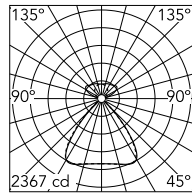

 Super Line Pro
Up&Down

Luminous flux luminaire
6126 lm

Beam Angle: 80°

h(m)	E(k)	D(m)
1	2367	1.68
2	592	3.36
3	263	5.04
4	148	6.72
5	95	8.40

Super Line Pro Up&Down

Flos

No. 03.9560.02

LED luminaire for direct and indirect lighting with a signature minimalist and compact design, to be installed on ceilings by means of suspension. Power source included in installation kits must be ordered separately. Greater Up or Down intensity can be selected using power kits with a device with two independent outputs.

Designed by Flos Architectural

Grey

Technical

Mounting	Pendants
Flux	6126lm
IP Rating	IP20

Photometric

Colour Temp	3000K
Dimming	Non
	Dimmable,DALI
Beam Angle	80
CRI	90
Source	LED

Physical

Length	1500
Net Weight (kg)	1.45