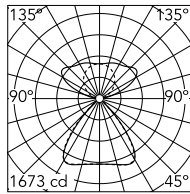

 Super Line Pro
Up&Down

Luminous flux luminaire
5838 lm

Beam Angle: 80°

h(m)	E(k)	D(m)
1	1513	1.68
2	378	3.35
3	168	5.03
4	95	6.71
5	61	8.38

Super Line Pro Up&Down

Flos

No. 03.9560.EU

LED luminaire for direct and indirect lighting with a signature minimalist and compact design, to be installed on ceilings by means of suspension. Power source included in installation kits must be ordered separately. Greater Up or Down intensity can be selected using power kits with a device with two independent outputs.

Designed by Flos Architectural

Brushed Rose Gold

Technical

Mounting	Pendants
Flux	6314lm
IP Rating	IP20

Photometric

Colour Temp	3000K
Dimming	Non
	Dimmable,DALI
Beam Angle	80
CRI	90
Source	LED

Physical

Length	1500
Net Weight (kg)	1.45