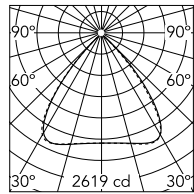


 Super Line Pro Down

Luminous flux luminaire
3955 lm

Beam Angle: 80°

h(m)	E(k)	D(m)
1	2367	1.68
2	592	3.36
3	263	5.04
4	148	6.72
5	95	8.40

Super Line Pro Down

Flos

No. 03.9570.EU

LED luminaire for general lighting with a signature minimalist and compact design, to be installed on ceilings by means of suspension. Power source included in installation kits must be ordered separately, allowing the maximum brightness to be selected.

Designed by Flos Architectural

Brushed Rose Gold

Technical

Mounting	Pendants
Flux	3801lm
IP Rating	IP20

Photometric

Colour Temp	3000K
Dimming	Non
	Dimmable,DALI
Beam Angle	80
CRI	90
Source	LED

Physical

Length	1500
Net Weight (kg)	1.45