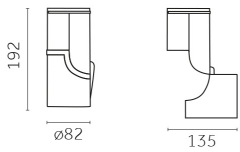

Embossed matt white

Technical

Mounting Surface
IP Rating IP20

Photometric

Colour Temp 3000K
Dimming no driver included
Beam Angle 16°
CRI >90
Source Surface

Physical

Material Die-cast aluminium

Electrical