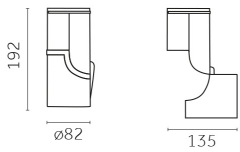

Embossed matt black

Technical

Mounting Surface
IP Rating IP20

Photometric

Colour Temp 3000K
Dimming no driver included
Beam Angle 16°
CRI >90
Source Surface

Physical

Material Die-cast aluminium

Electrical