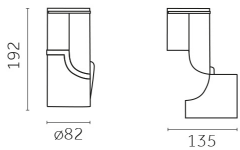

Embossed matt black

Technical

Mounting Surface
IP Rating IP20

Photometric

Colour Temp 4000K
Dimming no driver included
Beam Angle 16°
CRI >80
Source Surface

Physical

Material Die-cast aluminium

Electrical