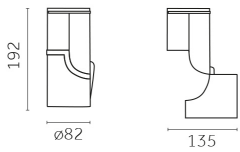

Embossed matt white

Technical

Mounting Surface
IP Rating IP20

Photometric

Colour Temp 2700K
Dimming no driver included
Beam Angle 70°
CRI >90
Source Surface

Physical

Material Die-cast aluminium

Electrical