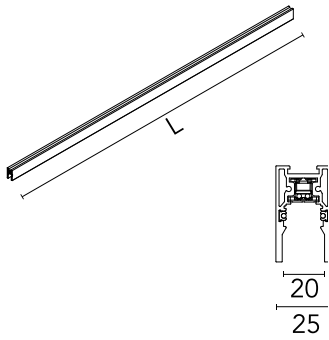

Technical

Mounting
IP Rating

Linear Systems
IP20

Photometric

Dimming

On Board, Casambi

Physical

Length
Net Weight (kg)

1500
1.82

Electrical

Voltage
Driver

48
Remote