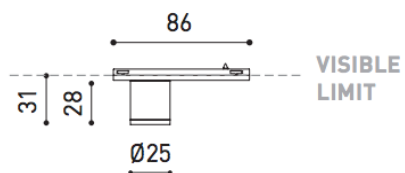

Brand

Arkoslight

Designer

Rubén Saldaña

Type

Track

Electrical Characteristics

IP 20
24Vdc
L80B10 (Tj=85°C)
>60.000h
MacAdam Step 3
No Dim
2,1 W

Material

Aluminium, Polycarbonate
9005

Photometric Data

Beam Angle: 38° W
Efficiency: 92%
CRI>90

Dimension

112x77x34 mm
Gross Weight: 55

Light Temperature

3000k

Colour/Finish

Textured black