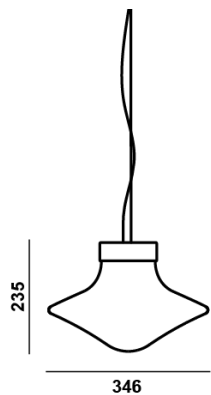

PC1321

TROTTOLA PC1321

Trottola is a new collection of suspension and table lights whose shape elicits memories of a popular childhood toy – the spinning top. The aesthetics of the design are carried on an enchanting luminance that passes through an opal diffusor and opaline glass to reveal a playful contrast of shadows and light. The LED source is housed in a base clad in pressed aluminium, which in turn is finished in an attractive black or silver anodized. Brightness and light temperature can be adjusted with a simple turn of the elegant dimmer by the table versions of the collection. Trottola offers two sizes of suspension and table lights in handblown opaline glass. The table variant is fitted with the innovative BROKIS connector, which makes it easy to disconnect the light and move it about the interior and also facilitates disassembly for maintenance and cleaning. As if by magic, the semi-transparent object comes to life with a gentle glow to reveal a fascinating playscape of shapes and shadows in the interior.

Downloads

- [▷ CAD](#)
- [▷ Instructions](#)
- [▷ Photometry](#)

Brand

Brokis

Type

Pendant

Material

Glass, Wood, Metal

Designer

Federico Peri

Electrical Characteristics

IP20
11 W
DALI, CASAMBI, 1-10V

Photometric Data

CRI 90+

Dimension

Ø 346mm - Height 235mm

Light Temperature

2700-6500 K

Colour/Finish

Pearl grey (opaline glass)