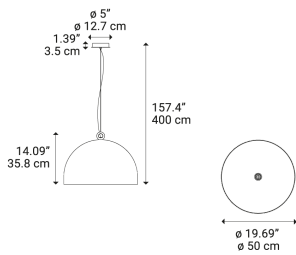

White

Technical

Mounting Pendant
IP Rating IP20

Photometric

Dimming DIM
Source LED E27 G95

Physical

Electrical