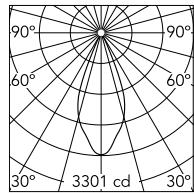

UT Spot Ceiling Ø 57

Flos

No. 09.4462.30A

Spotlight to be installed on ceiling with LED light source. 220-240V, 50-60Hz
remote power supply included.

Designed by Flos Architectural, 2017

White

Luminous flux luminaire
1394 lm

h(m)	E(lx)	D(m)
1	3301	0.76
2	825	1.52
3	367	2.28
4	206	3.05
5	132	3.81

Technical

Mounting	Track Mounted
Flux	1394lm
IP Rating	IP20

Photometric

Colour Temp	3000K
Dimming	Non Dimmable
Beam Angle	42
CRI	80
Source	LED

Physical

Net Weight (kg)	0.59

Electrical

Power	23.2
Voltage	220-240V
Driver	Remote included
Insulation class	II