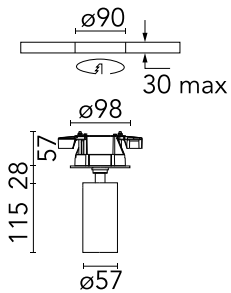

UT Spot Ceiling Ø 57

Flos

No. 09.4462.30A

Spotlight to be installed on ceiling with LED light source. 220-240V, 50-60Hz
remote power supply included.

Designed by Flos Architectural, 2017

White

Luminous flux luminaire
1394 lm

h(m)	E(lx)	D(m)
1	3301	0.76
2	825	1.52
3	367	2.28
4	206	3.05
5	132	3.81

Technical

Mounting	Track Mounted
Flux	1394lm
IP Rating	IP20

Photometric

Colour Temp	3000K
Dimming	Non Dimmable
Beam Angle	42
CRI	80
Source	LED

Physical

Net Weight (kg)	0.59
-----------------	------

Electrical

Power	23.2
Voltage	220-240V
Driver	Remote included
Insulation class	II