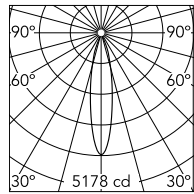

UT Spot Ceiling Ø 57

Flos

No. 09.4464.14A

Spotlight to be installed on ceiling with LED light source. 220-240V, 50-60Hz
remote power supply included.

Designed by Flos Architectural, 2017

Black

Beam Angle: 21°

h(m)	E(lx)	D(m)
1	5178	0.37
2	1294	0.73
3	575	1.10
4	324	1.47
5	207	1.83

Luminous flux luminaire
941 lm

Technical

Mounting	Track Mounted
Flux	941lm
IP Rating	IP20

Photometric

Colour Temp	3000K
Dimming	Non Dimmable
Beam Angle	21
CRI	90
Source	LED