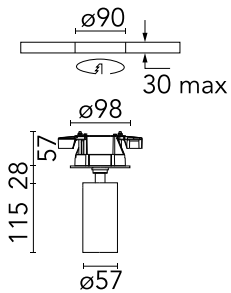

UT Spot Ceiling Ø 57

Flos

No. 09.4464.14A

Spotlight to be installed on ceiling with LED light source. 220-240V, 50-60Hz
remote power supply included.

Designed by Flos Architectural, 2017

Black

Beam Angle: 21°

h(m)	E(lx)	D(m)
1	5178	0.37
2	1294	0.73
3	575	1.10
4	324	1.47
5	207	1.83

Luminous flux luminaire
941 lm

Technical

Mounting	Track Mounted
Flux	941lm
IP Rating	IP20

Photometric

Colour Temp	3000K
Dimming	Non Dimmable
Beam Angle	21
CRI	90
Source	LED

Physical

Net Weight (kg)	0.59
-----------------	------

Electrical

Power	23.2
Voltage	220-240V
Driver	Remote included
Insulation class	II