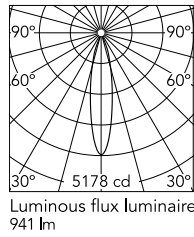

UT Spot Ceiling Ø 57

Flos

No. 09.4464.30A

Spotlight to be installed on ceiling with LED light source. 220-240V, 50-60Hz
remote power supply included.

Designed by Flos Architectural, 2017

White

h(m)	E(lx)	D(m)
1	5178	0.37
2	1294	0.73
3	575	1.10
4	324	1.47
5	207	1.83

Technical

Mounting	Track Mounted
Flux	941lm
IP Rating	IP20

Photometric

Colour Temp	3000K
Dimming	Non Dimmable
Beam Angle	21
CRI	90
Source	LED

Physical

Net Weight (kg)	0.59
-----------------	------

Electrical