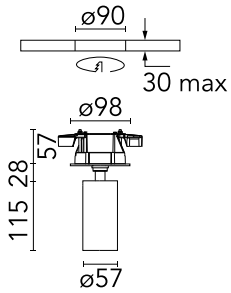

UT Spot Ceiling Ø 57

Flos

No. 09.4464.30A

Spotlight to be installed on ceiling with LED light source. 220-240V, 50-60Hz
remote power supply included.

Designed by Flos Architectural, 2017

White

h(m)	E(lx)	D(m)
1	5178	0.37
2	1294	0.73
3	575	1.10
4	324	1.47
5	207	1.83

Technical

Mounting	Track Mounted
Flux	941lm
IP Rating	IP20

Photometric

Colour Temp	3000K
Dimming	Non Dimmable
Beam Angle	21
CRI	90
Source	LED

Physical

Net Weight (kg)	0.59
-----------------	------

Electrical