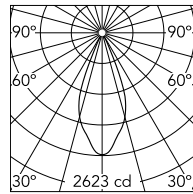

UT Spot Ceiling Ø 57

Flos

No. 09.4465.30A

Spotlight to be installed on ceiling with LED light source. 220-240V, 50-60Hz
remote power supply included.

Designed by Flos Architectural, 2017

White

Luminous flux luminaire
1108 lm

Beam Angle:	42°	
h(m)	E(lx)	D(m)
1	2623	0.76
2	656	1.52
3	291	2.28
4	164	3.05
5	105	3.81

Technical

Mounting	Track Mounted
Flux	1108lm
IP Rating	IP20

Photometric

Colour Temp	3000K
Dimming	Non Dimmable
Beam Angle	42
CRI	90
Source	LED

Physical

Net Weight (kg)	0.59

Electrical

Power	23.2
Voltage	220-240V
Driver	Remote included
Insulation class	II