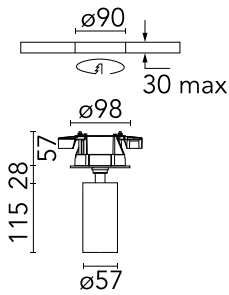

## UT Spot Ceiling Ø 57

Flos

No. 09.4465.30A

Spotlight to be installed on ceiling with LED light source. 220-240V, 50-60Hz  
remote power supply included.

Designed by Flos Architectural, 2017

White

Luminous flux luminaire  
1108 lm

Beam Angle:	42°	
h(m)	E(lx)	D(m)
1	2623	0.76
2	656	1.52
3	291	2.28
4	164	3.05
5	105	3.81

### Technical

Mounting	Track Mounted
Flux	1108lm
IP Rating	IP20

### Physical

Net Weight (kg)	0.59
-----------------	------