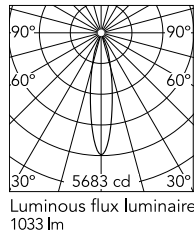

UT Spot Ceiling Ø 57

Flos

No. 09.4471.30A

Spotlight to be installed on ceiling with LED light source. 220-240V, 50-60Hz
remote power supply included.

Designed by Flos Architectural, 2017

White

h(m)	E(lx)	D(m)
1	5683	0.37
2	1421	0.73
3	631	1.10
4	355	1.47
5	227	1.83

Technical

Mounting	Track Mounted
Flux	1033lm
IP Rating	IP20

Photometric

Colour Temp	4000K
Dimming	Non Dimmable
Beam Angle	21
CRI	90
Source	LED

Physical

Net Weight (kg)	0.59
-----------------	------

Electrical