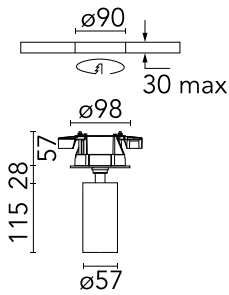

UT Spot Ceiling Ø 57

Flos

No. 09.4471.30A

Spotlight to be installed on ceiling with LED light source. 220-240V, 50-60Hz
remote power supply included.

Designed by Flos Architectural, 2017

White

h(m)	E(lx)	D(m)
1	5683	0.37
2	1421	0.73
3	631	1.10
4	355	1.47
5	227	1.83

Technical

Mounting	Track Mounted
Flux	1033lm
IP Rating	IP20

Photometric

Colour Temp	4000K
Dimming	Non Dimmable
Beam Angle	21
CRI	90
Source	LED

Physical

Net Weight (kg)	0.59
-----------------	------

Electrical